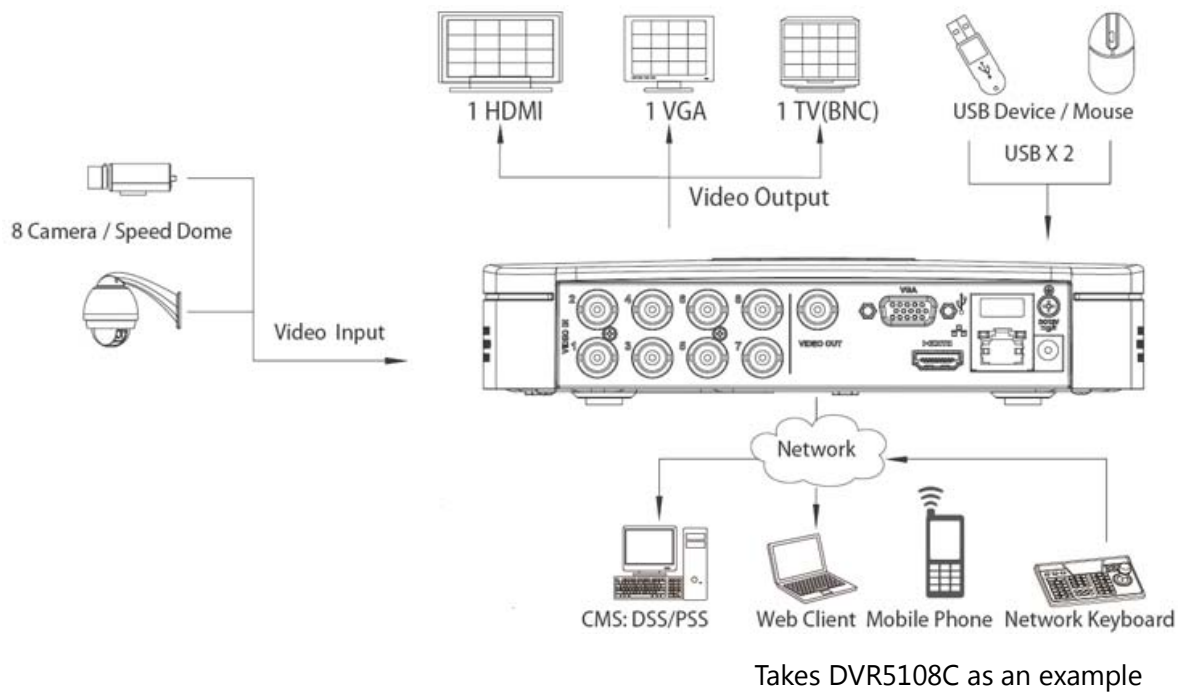

DH-DVR5104/5108/5816C

Power Supply	DC12V/2A	
Power Consumption	10W(without HDD)	
Working Environment	-10 ~ +55°C / 10~90%RH / 86~106kpa	
Dimension(W×D×H)	205mm×205mm	270mm×205mm×40mm
Weight	0.5KG	

System Connection

Dahua Technology Co., Ltd.

1187 BinAn Road, Binjiang District, Hangzhou, China

Tel: +86-571-87688883

Fax: +86-571-87688815

Email: overseas@dahuatech.com

www.dahuatech.com

*Design and specifications are subject to change without notice.

© 2013 Dahua Technology Co., Ltd.